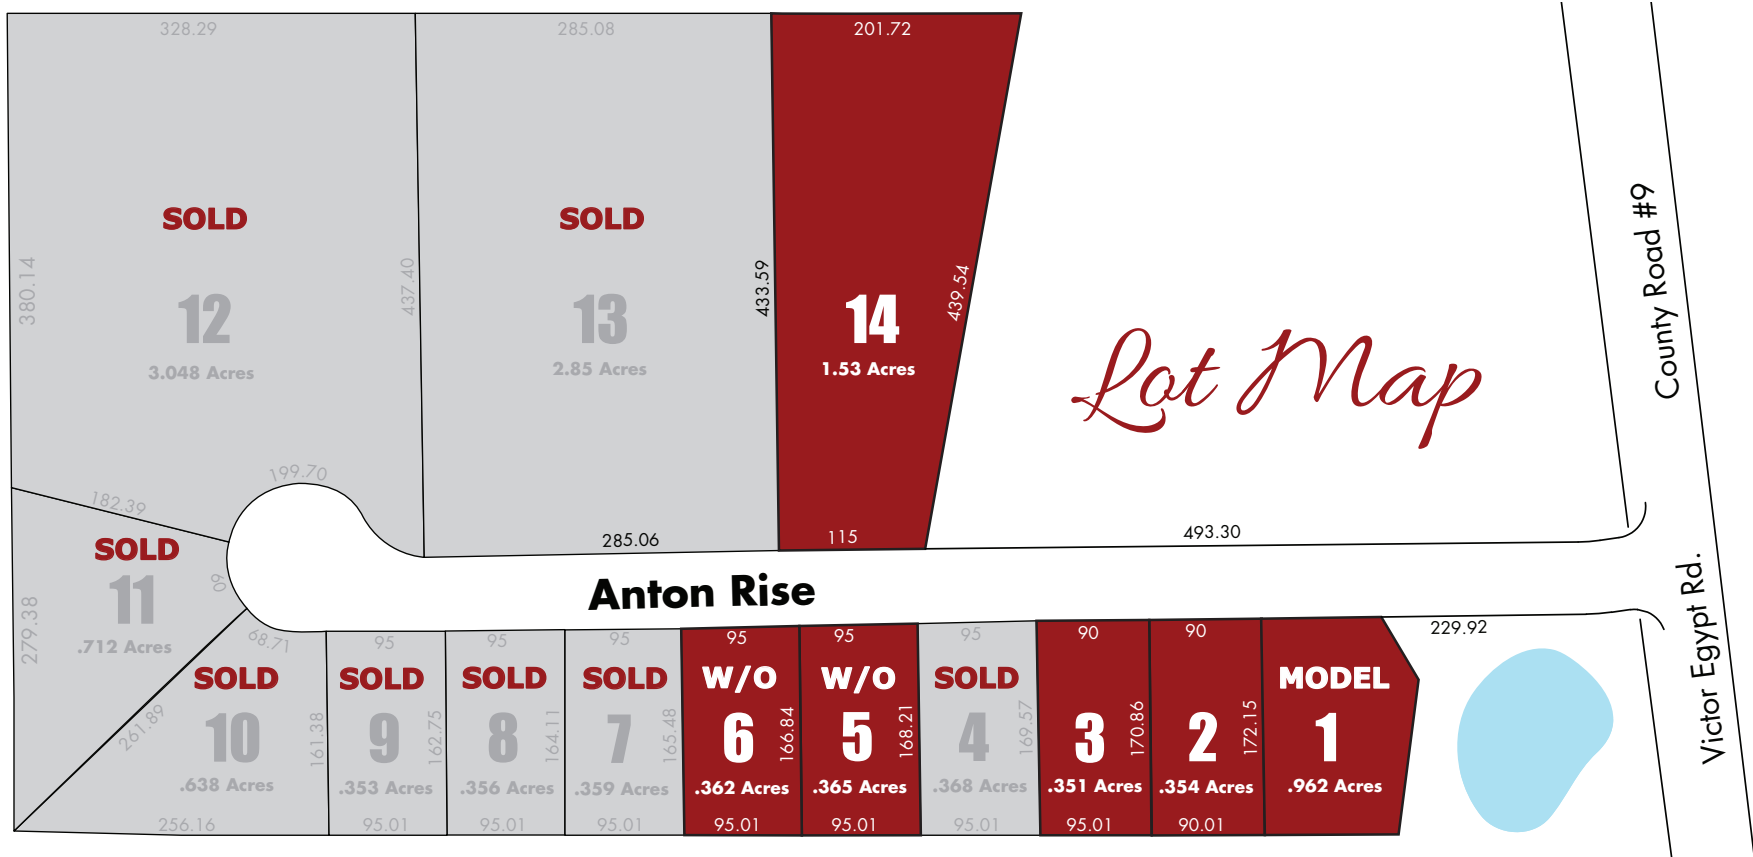

# Anton Rise

ANTONELLI DEVELOPMENT, LLC

Custom Homes Built by Antonelli Construction • Victor, NY's Newest Subdivision

Proudly Represented By:

**CINDY BROSATO**  
 Associate Real Estate Broker ABR, CRS, CFS, ASP, SFR